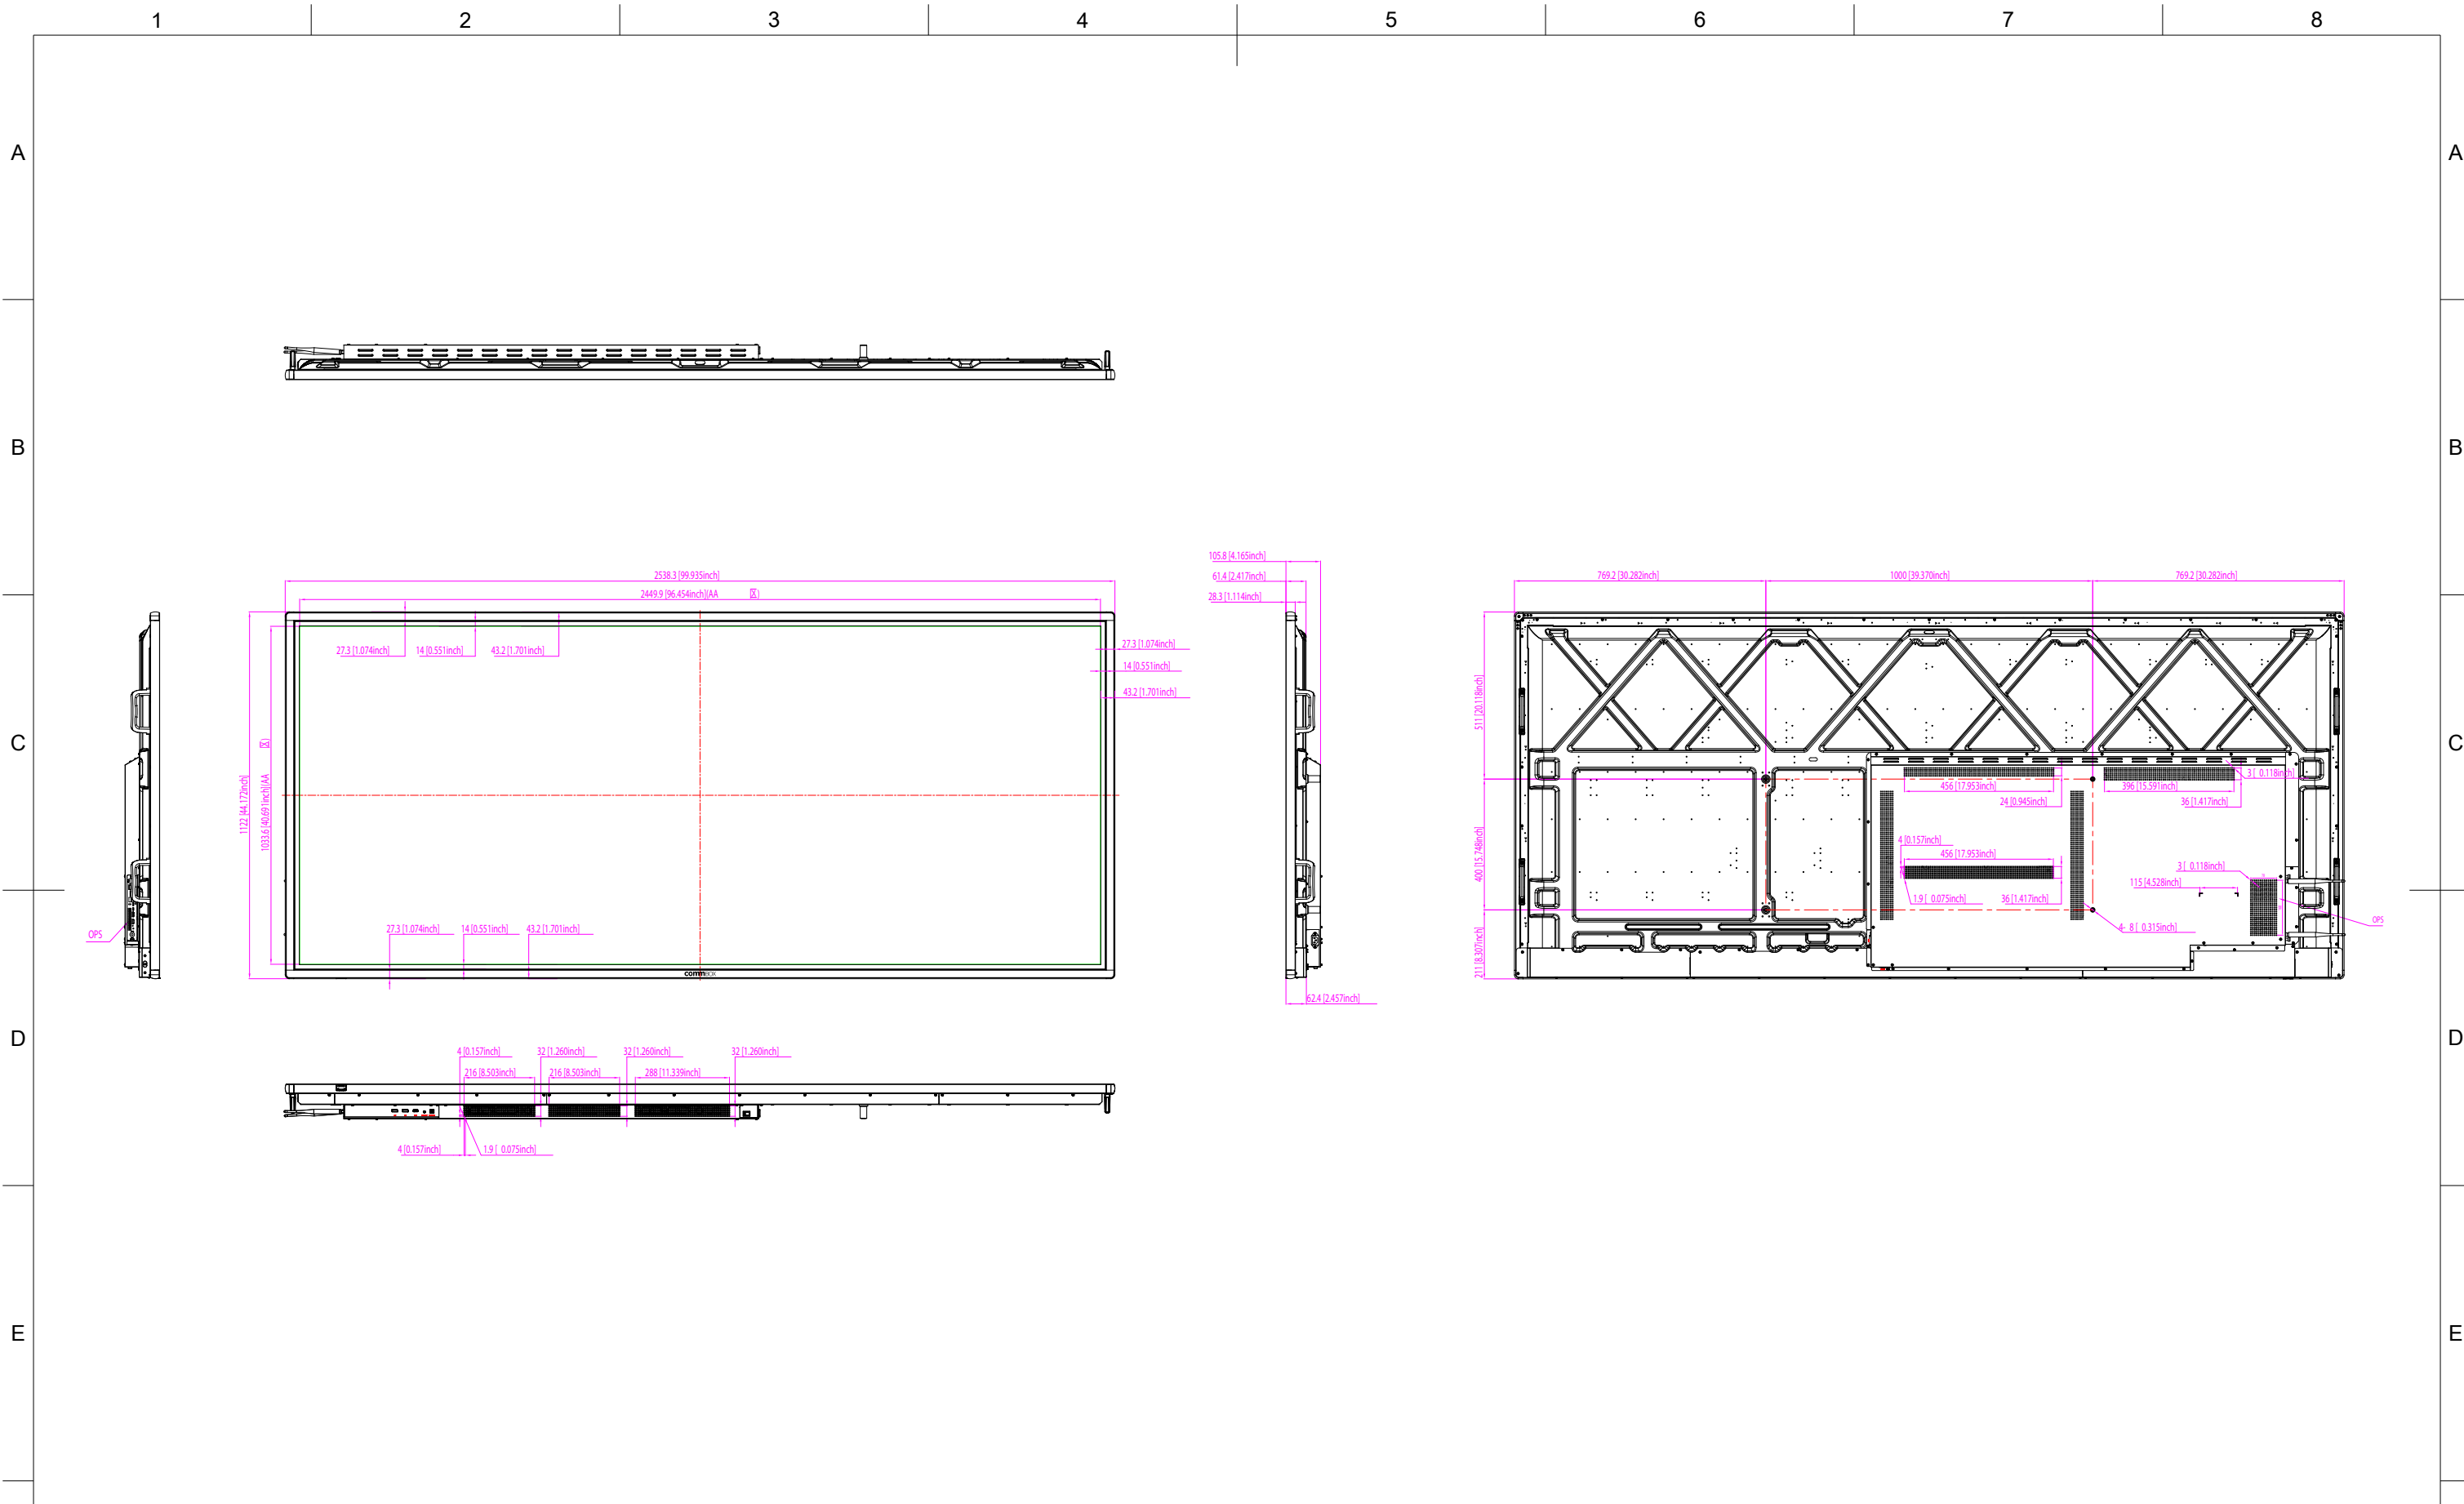

1	Initial Drawing of Horizon	10/12/19	IP
REV	CHANGE	DATE	BY
1			

DO NOT SCALE
ALL DIMENSIONS ARE IN MM
GENERAL TOLERANCE

100 <	±0.25	±0.15	UNLESS OTHERWISE STATED
300 <	±0.50	±0.25	
300 >	±1.00	±0.50	

DRAWN:	Ian Pettener
DATE:	10/12/19
CHECK:	PG
APPR:	IP

CommBox Horizon 105
Mechanical Drawing
DWG No: CBIH105

ACN: 158 381 705
32/6 Jubilee Avenue, Warriewood, NSW 2102, Australia
PROPRIETARY AND CONFIDENTIAL
THIS DOCUMENT REMAINS THE PROPERTY OF COMMBOX PTY LTD.
SCALE: NTS SHEET: 1/1 A3